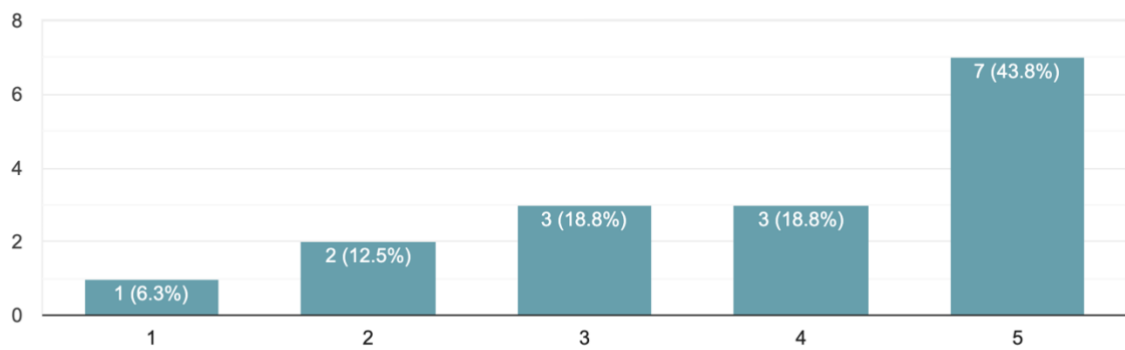

Career guidance, placement services, and networking opportunities were beneficial.

16 responses