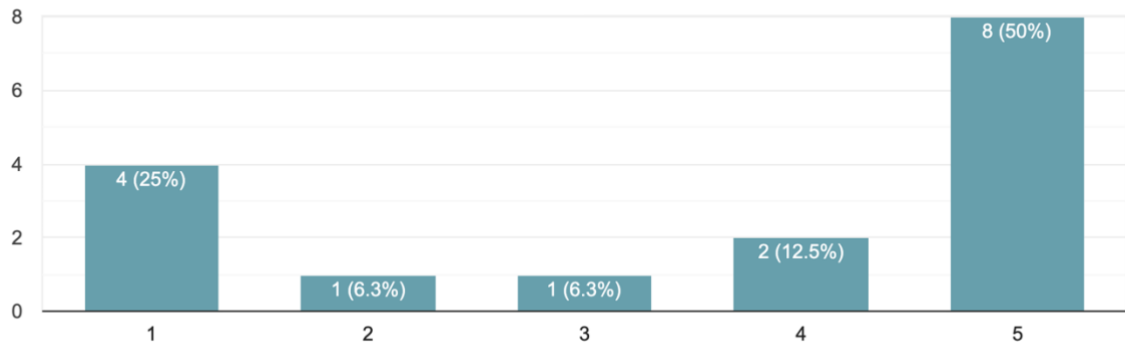

## JLN Govt. College of Fine Arts, Shimla Alumni Feedback Form.

The curriculum provided a solid foundation in fine arts and was up-to-date with industry trends.

16 responses

The balance between theoretical knowledge and practical skills was effective.