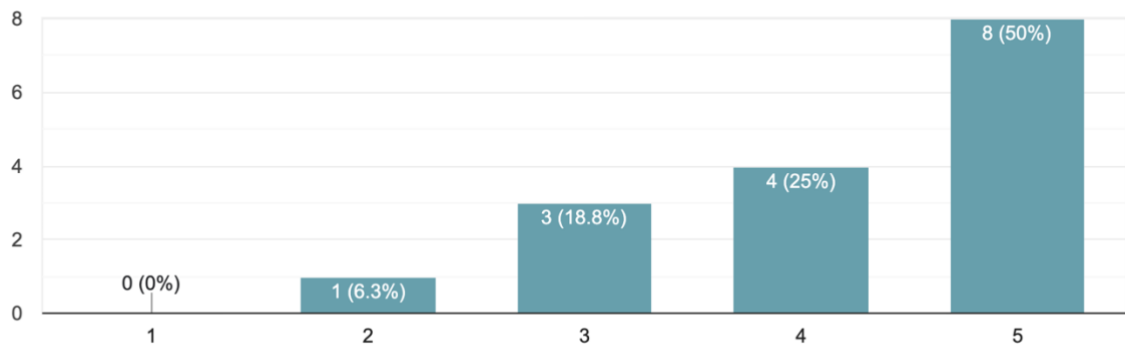

The faculty were knowledgeable, supportive, and promoted creative thinking.

16 responses