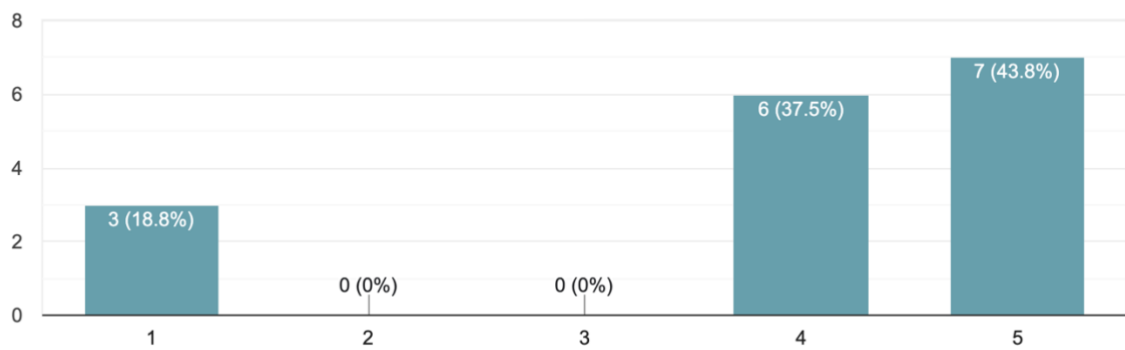

The art studios, workshops, and library resources were adequate and accessible.

16 responses