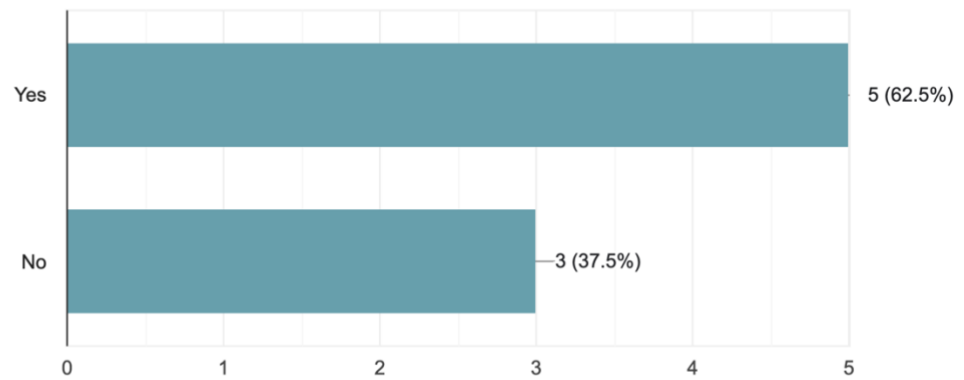

Are you currently enrolled in any further studies?

8 responses