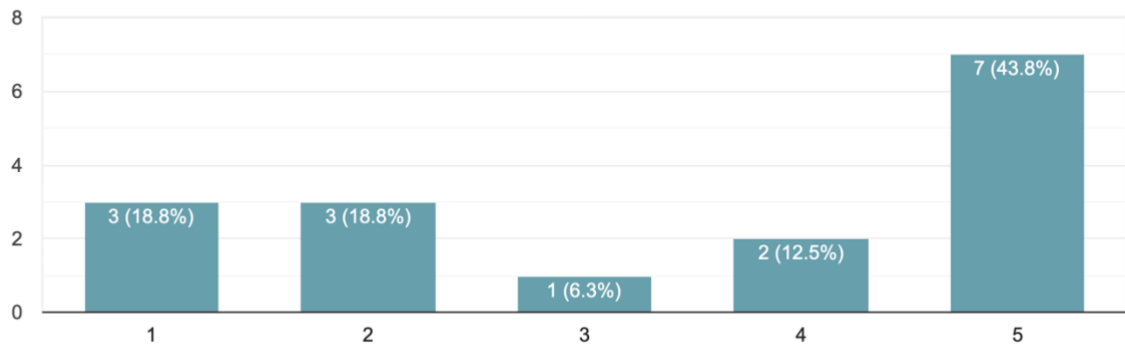

The balance between theoretical knowledge and practical skills was effective.

16 responses