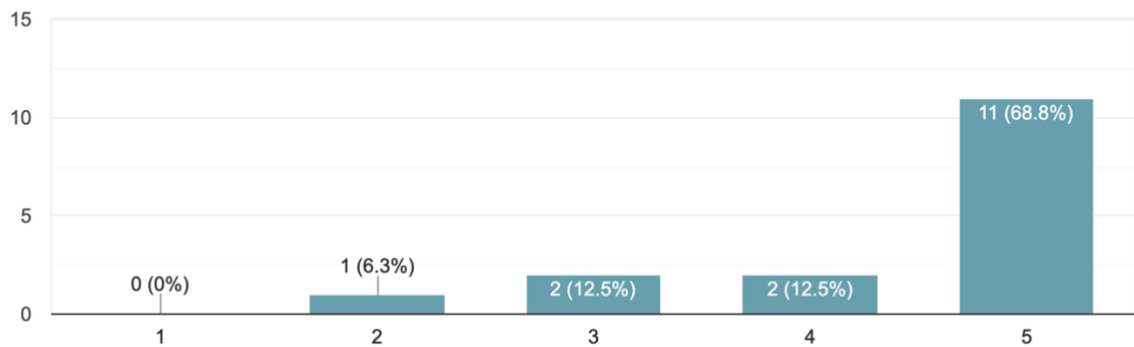

I am proud to be an alumnus/alumna of JLN College of Fine Arts and feel a strong connection to the college.

16 responses