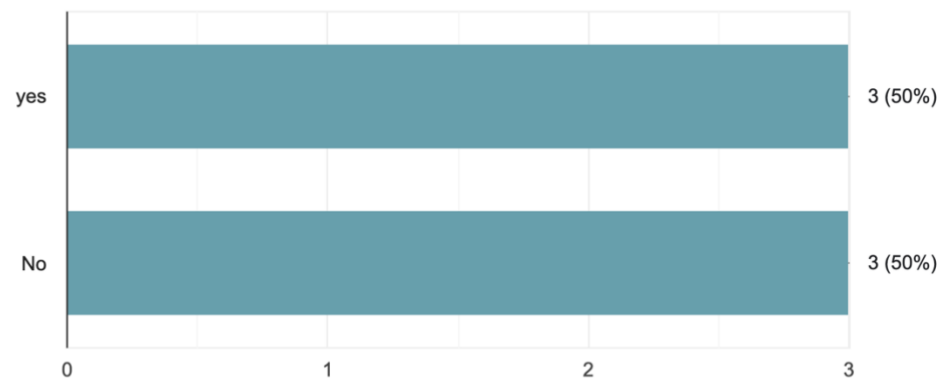

Are you currently employed/freelancing?

6 responses